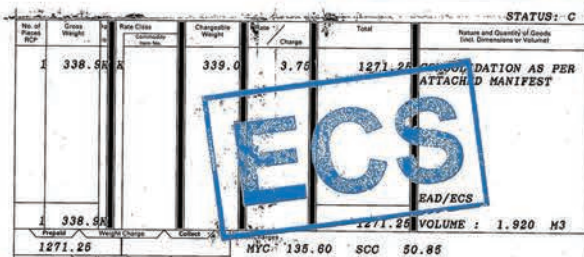

# The science of image Pre-processing

Deskew & cropping

Edge detection

Suppress distortions

Geometrical transformation

Stamp removal

No of Pieces	Gross Weight	Rate Class	Chargeable Weight	Rate	Charge	Total	STATUS: C
1	338.58	A	339.0		3.76	1271.25	STATUS: C
							RECOMMENDATION AS PER ATTACHED MANIFEST
							EAD/ECS
							1271.25 VOLUME : 1.920 M3
							NYC 135.60 SCC 50.85